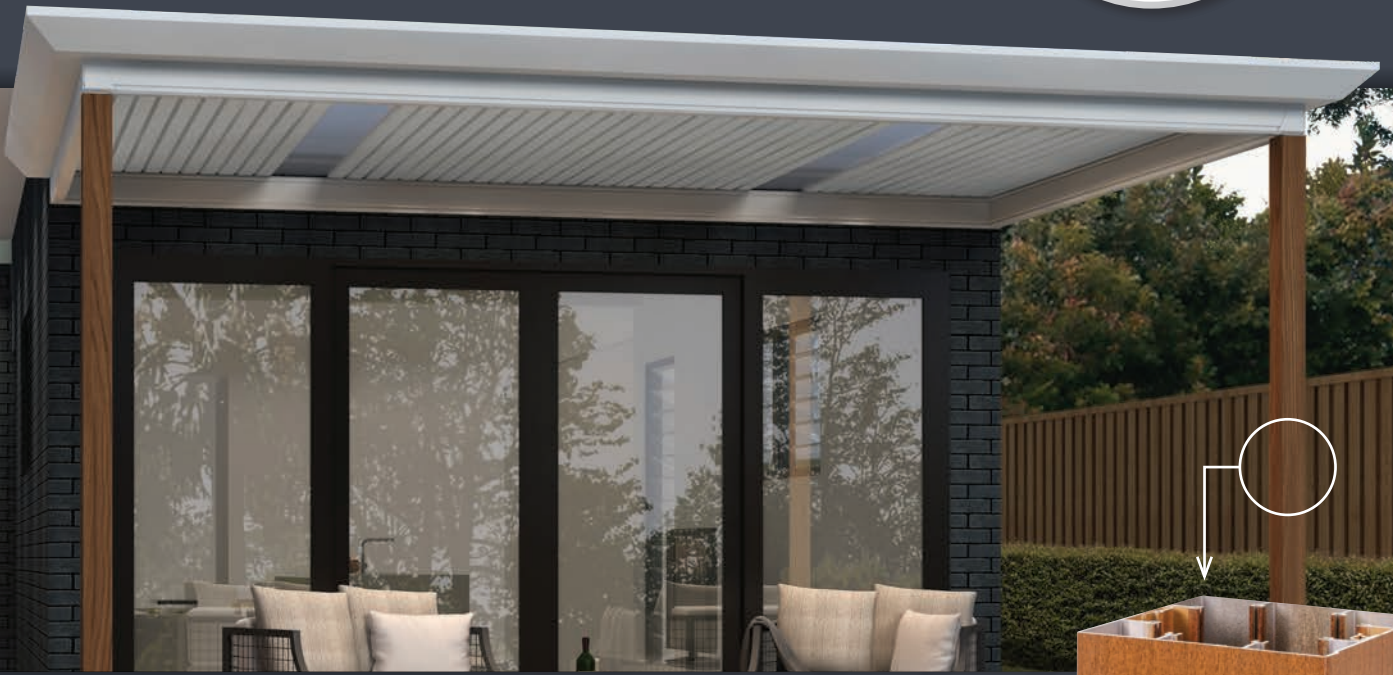

PREMIUM TIMBER LOOK, WE'VE GOT THE How To.

140 x 140mm PRINTED ALUMINIUM POST WRAP

Two part post wrap designed to transform an array of existing metal posts into a premium Merbau timber imaged post.

- Provides a premium timber look without the hassle and ongoing maintenance that is needed with standard timber posts
- Unique patented snap together system with internal cushioning rubbers
- Easy installation eliminates any structural work that may be needed when installing new posts
- Suitable for new patios or retro-fit applications.

STRATCO
OUTBACK
VERANDAHS • PATIOS • CARPORTS • SUNROOF

2 PART
ALUMINIUM
EXTRUSION

1300 155 155
stratco.com.au

TALK TO YOUR STRATCO REP
ABOUT YOUR NEXT PROJECT

How To.