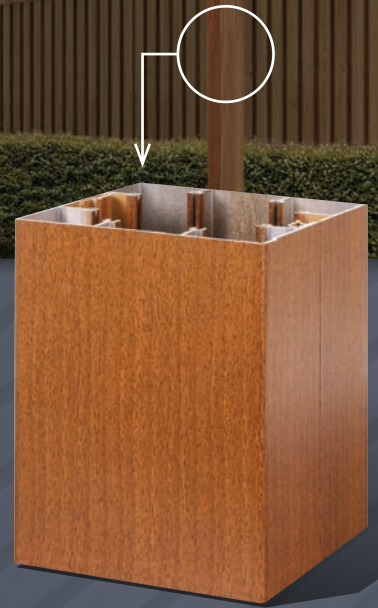

PREMIUM TIMBER LOOK, WE'VE GOT THE How To.

140 x 140mm PRINTED ALUMINIUM POST WRAP

Two part post wrap designed to transform an array of existing metal posts into a premium Merbau timber imaged post.

- Provides a premium timber look without the hassle and ongoing maintenance that is needed with standard timber posts
- Unique patented snap together system with internal cushioning rubbers
- Easy installation eliminates any structural work that may be needed when installing new posts
- Suitable for new patios or retro-fit applications.

STRATCO
OUTBACK
VERANDAHS • PATIOS • CARPORTS • SUNROOF

2 PART
ALUMINIUM
EXTRUSION

1300 155 155
stratco.com.au

TALK TO YOUR STRATCO REP
ABOUT YOUR NEXT PROJECT

How To.