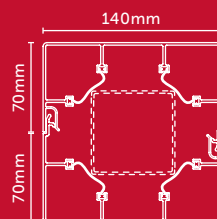

PREMIUM TIMBER LOOK, WE'VE GOT THE How To.

140 x 140mm PRINTED ALUMINIUM POST WRAP

Two part post wrap designed to transform an array of existing metal posts into a premium Merbau timber imaged post.

- Provides a premium timber look without the hassle and ongoing maintenance that is needed with standard timber posts
- Unique patented snap together system with internal cushioning rubbers
- Easy installation eliminates any structural work that may be needed when installing new posts
- Suitable for new patios or retro-fit applications.

STRATCO
OUTBACK
VERANDAHS • PATIOS • CARPORTS • SUNROOF

2 PART
ALUMINIUM
EXTRUSION

1300 155 155
stratco.com.au

TALK TO YOUR STRATCO REP
ABOUT YOUR NEXT PROJECT

How To.